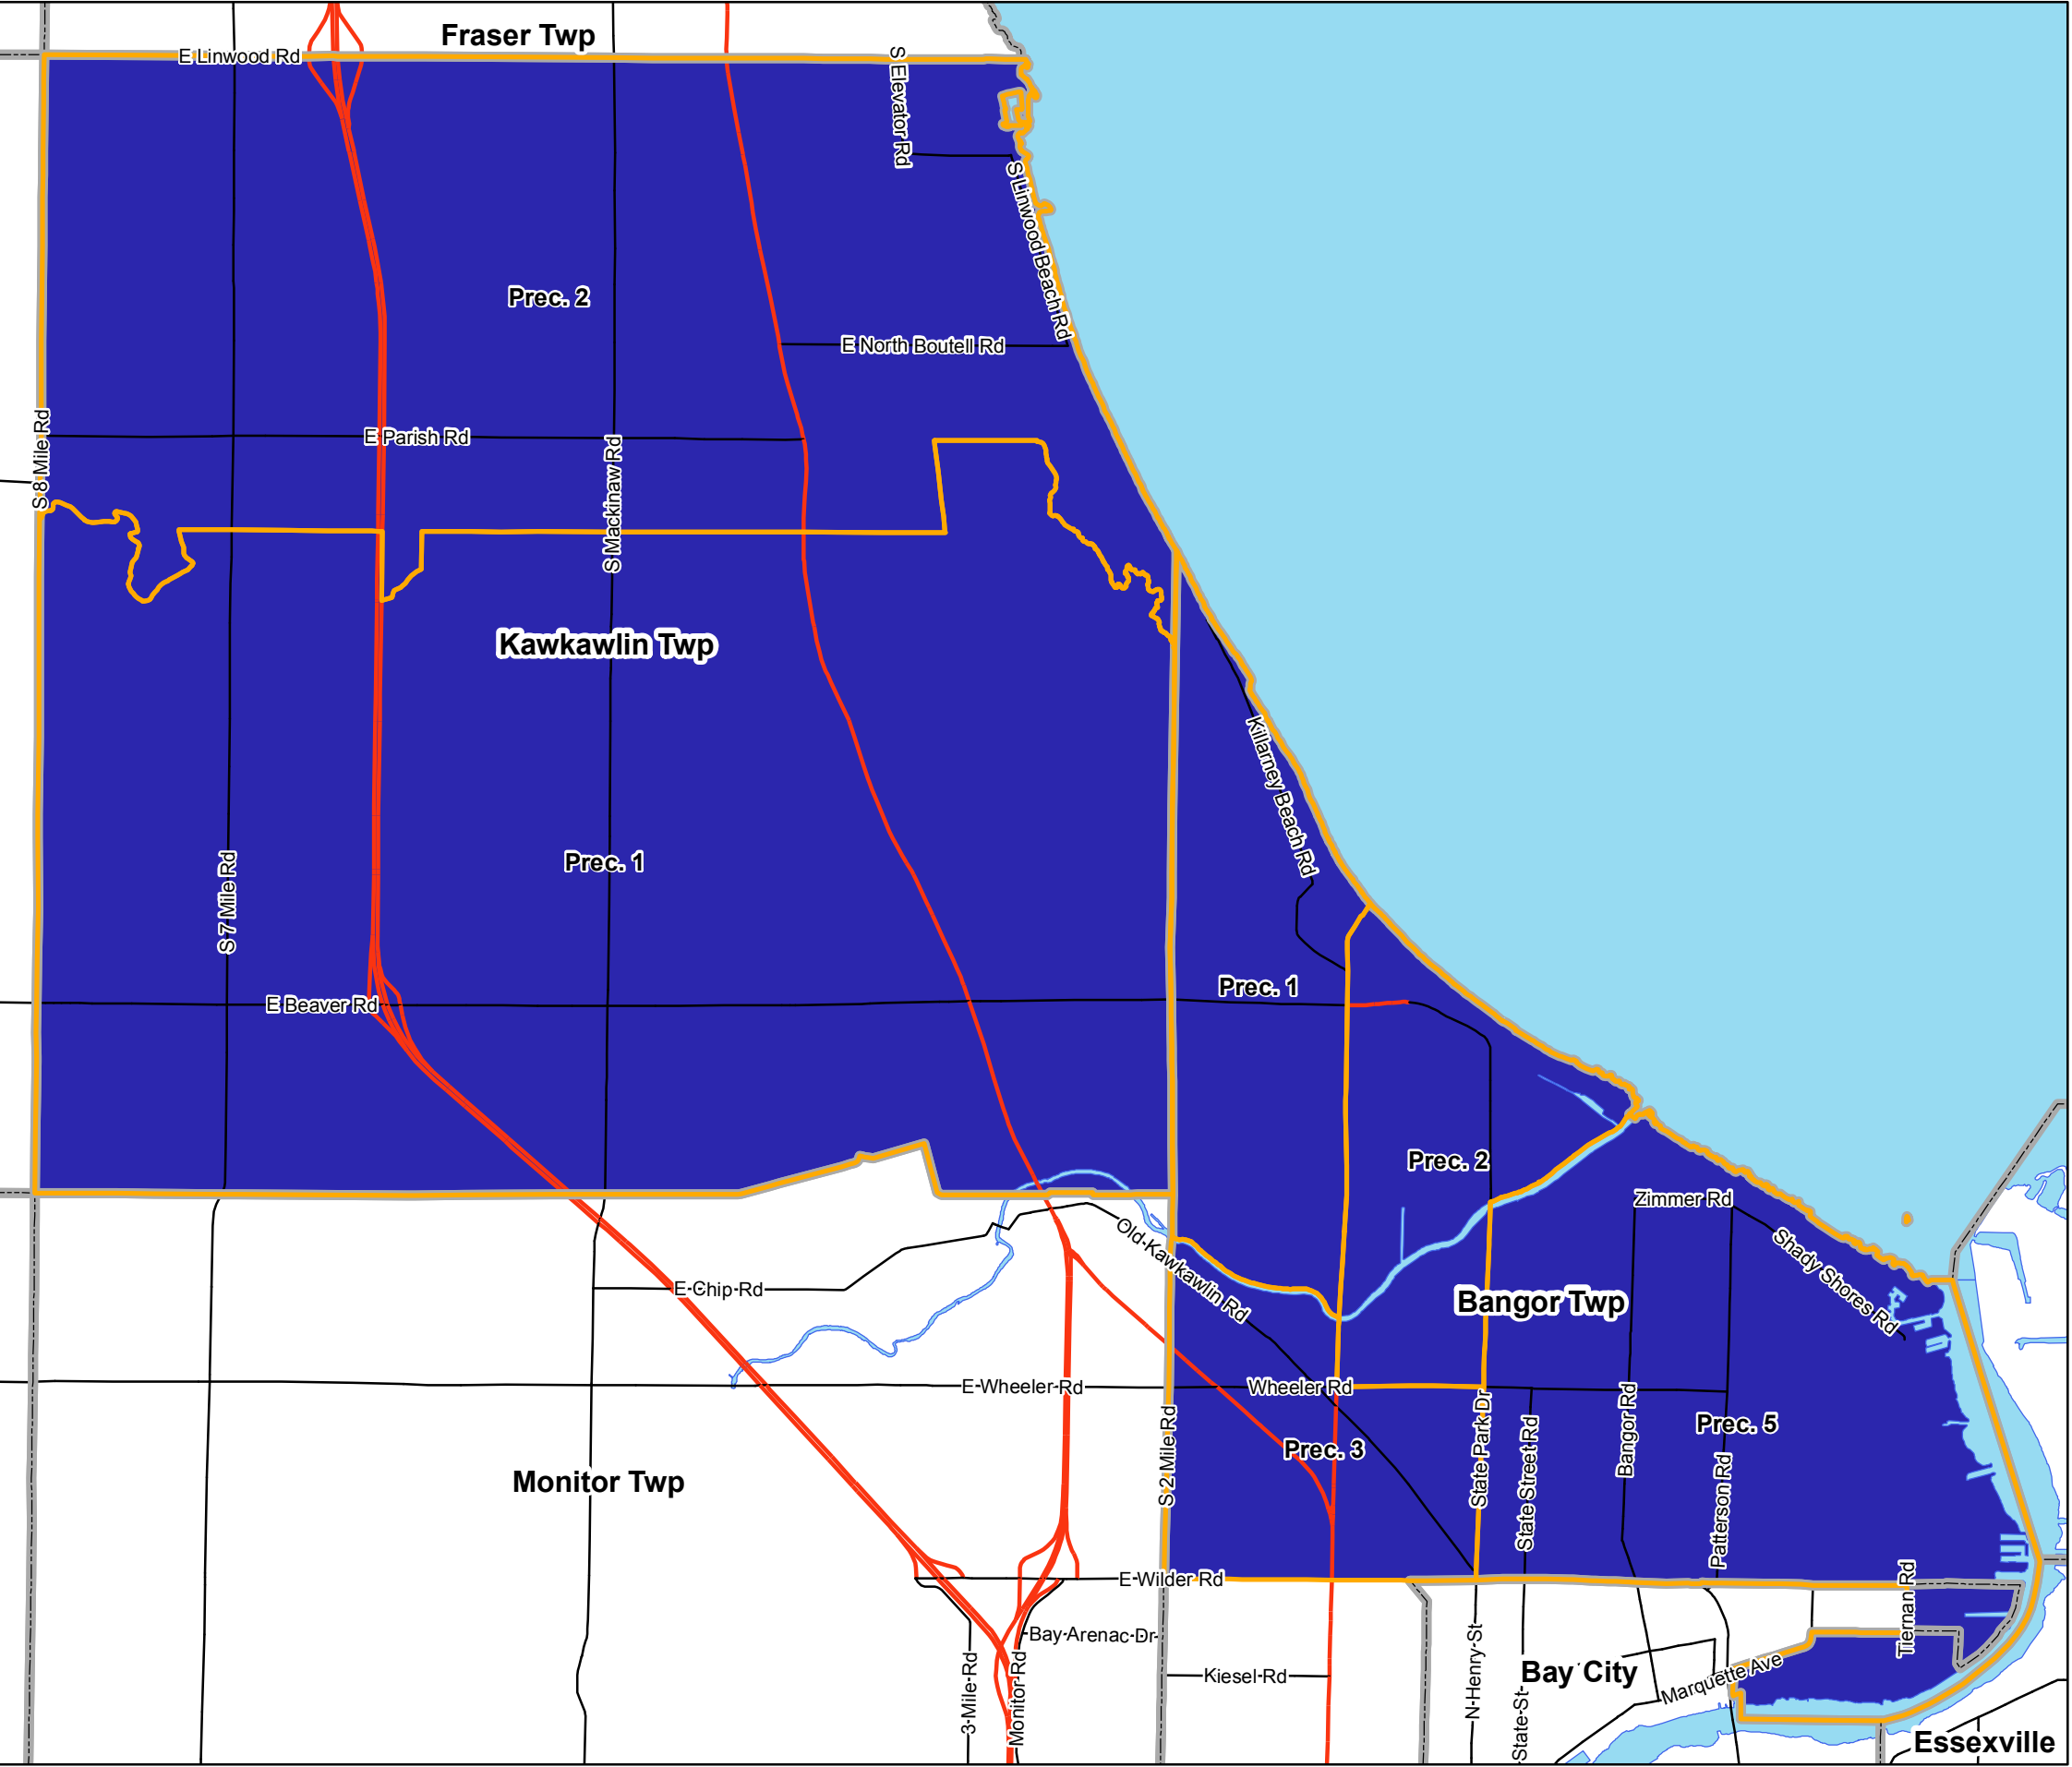

2013 Bay County Commission District 2

Legend

- Voter Precincts
- City/Township Boundaries
- State Trunklines
- Local Roads
- Saginaw Bay
- County Commission District 2**
- 2010 Population: 14,928