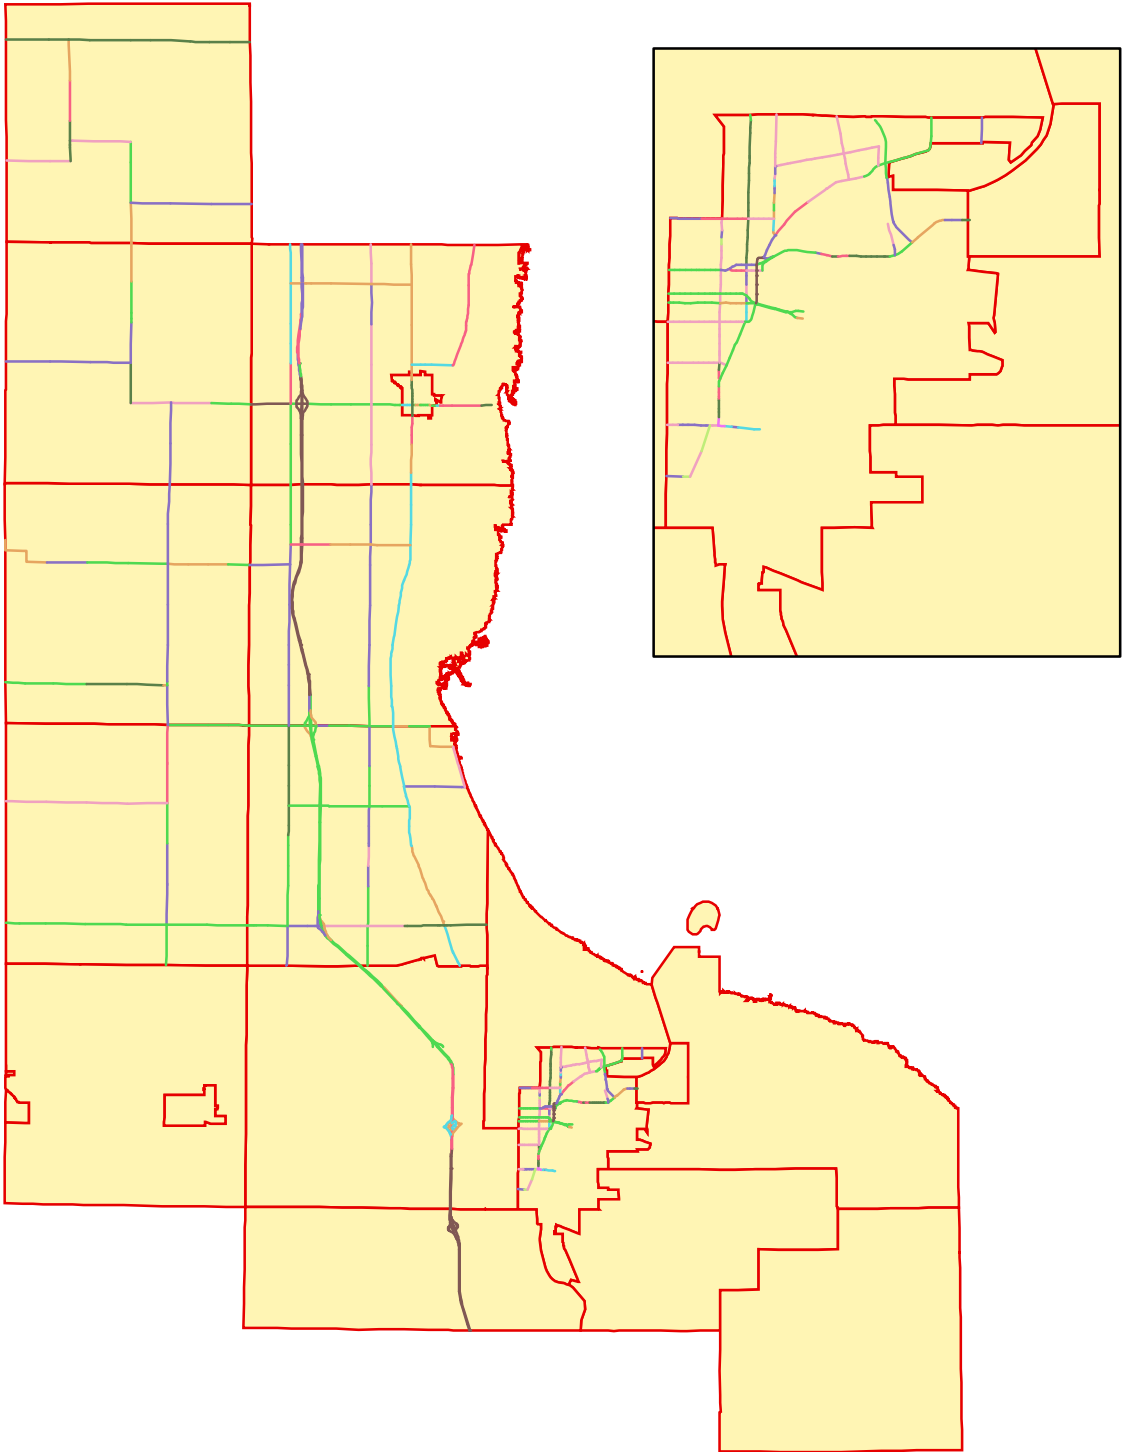

Bay County 2013 Paser Rating

Prepared By: County of Bay
Dpt. of Environmental Affairs &
Community Development -- GIS Program

October 2017

Legend

	1		5		9
	2		6		10
	3		7		
	4		8		

DISCLAIMER:

The information contained in this Map is provided and maintained by various individuals representing a number of agencies, including Bay County departments, municipal governments, and state and federal agencies. No guarantee is given as to the accuracy or currency of any of the data. Therefore, in no event shall Bay County Government be liable for any special, indirect, or consequential damages or any damages whatsoever resulting from loss of use, data, or profits, whether in an action of contract, negligence, or other action, arising out of or in connection with the use of the information herein provided.