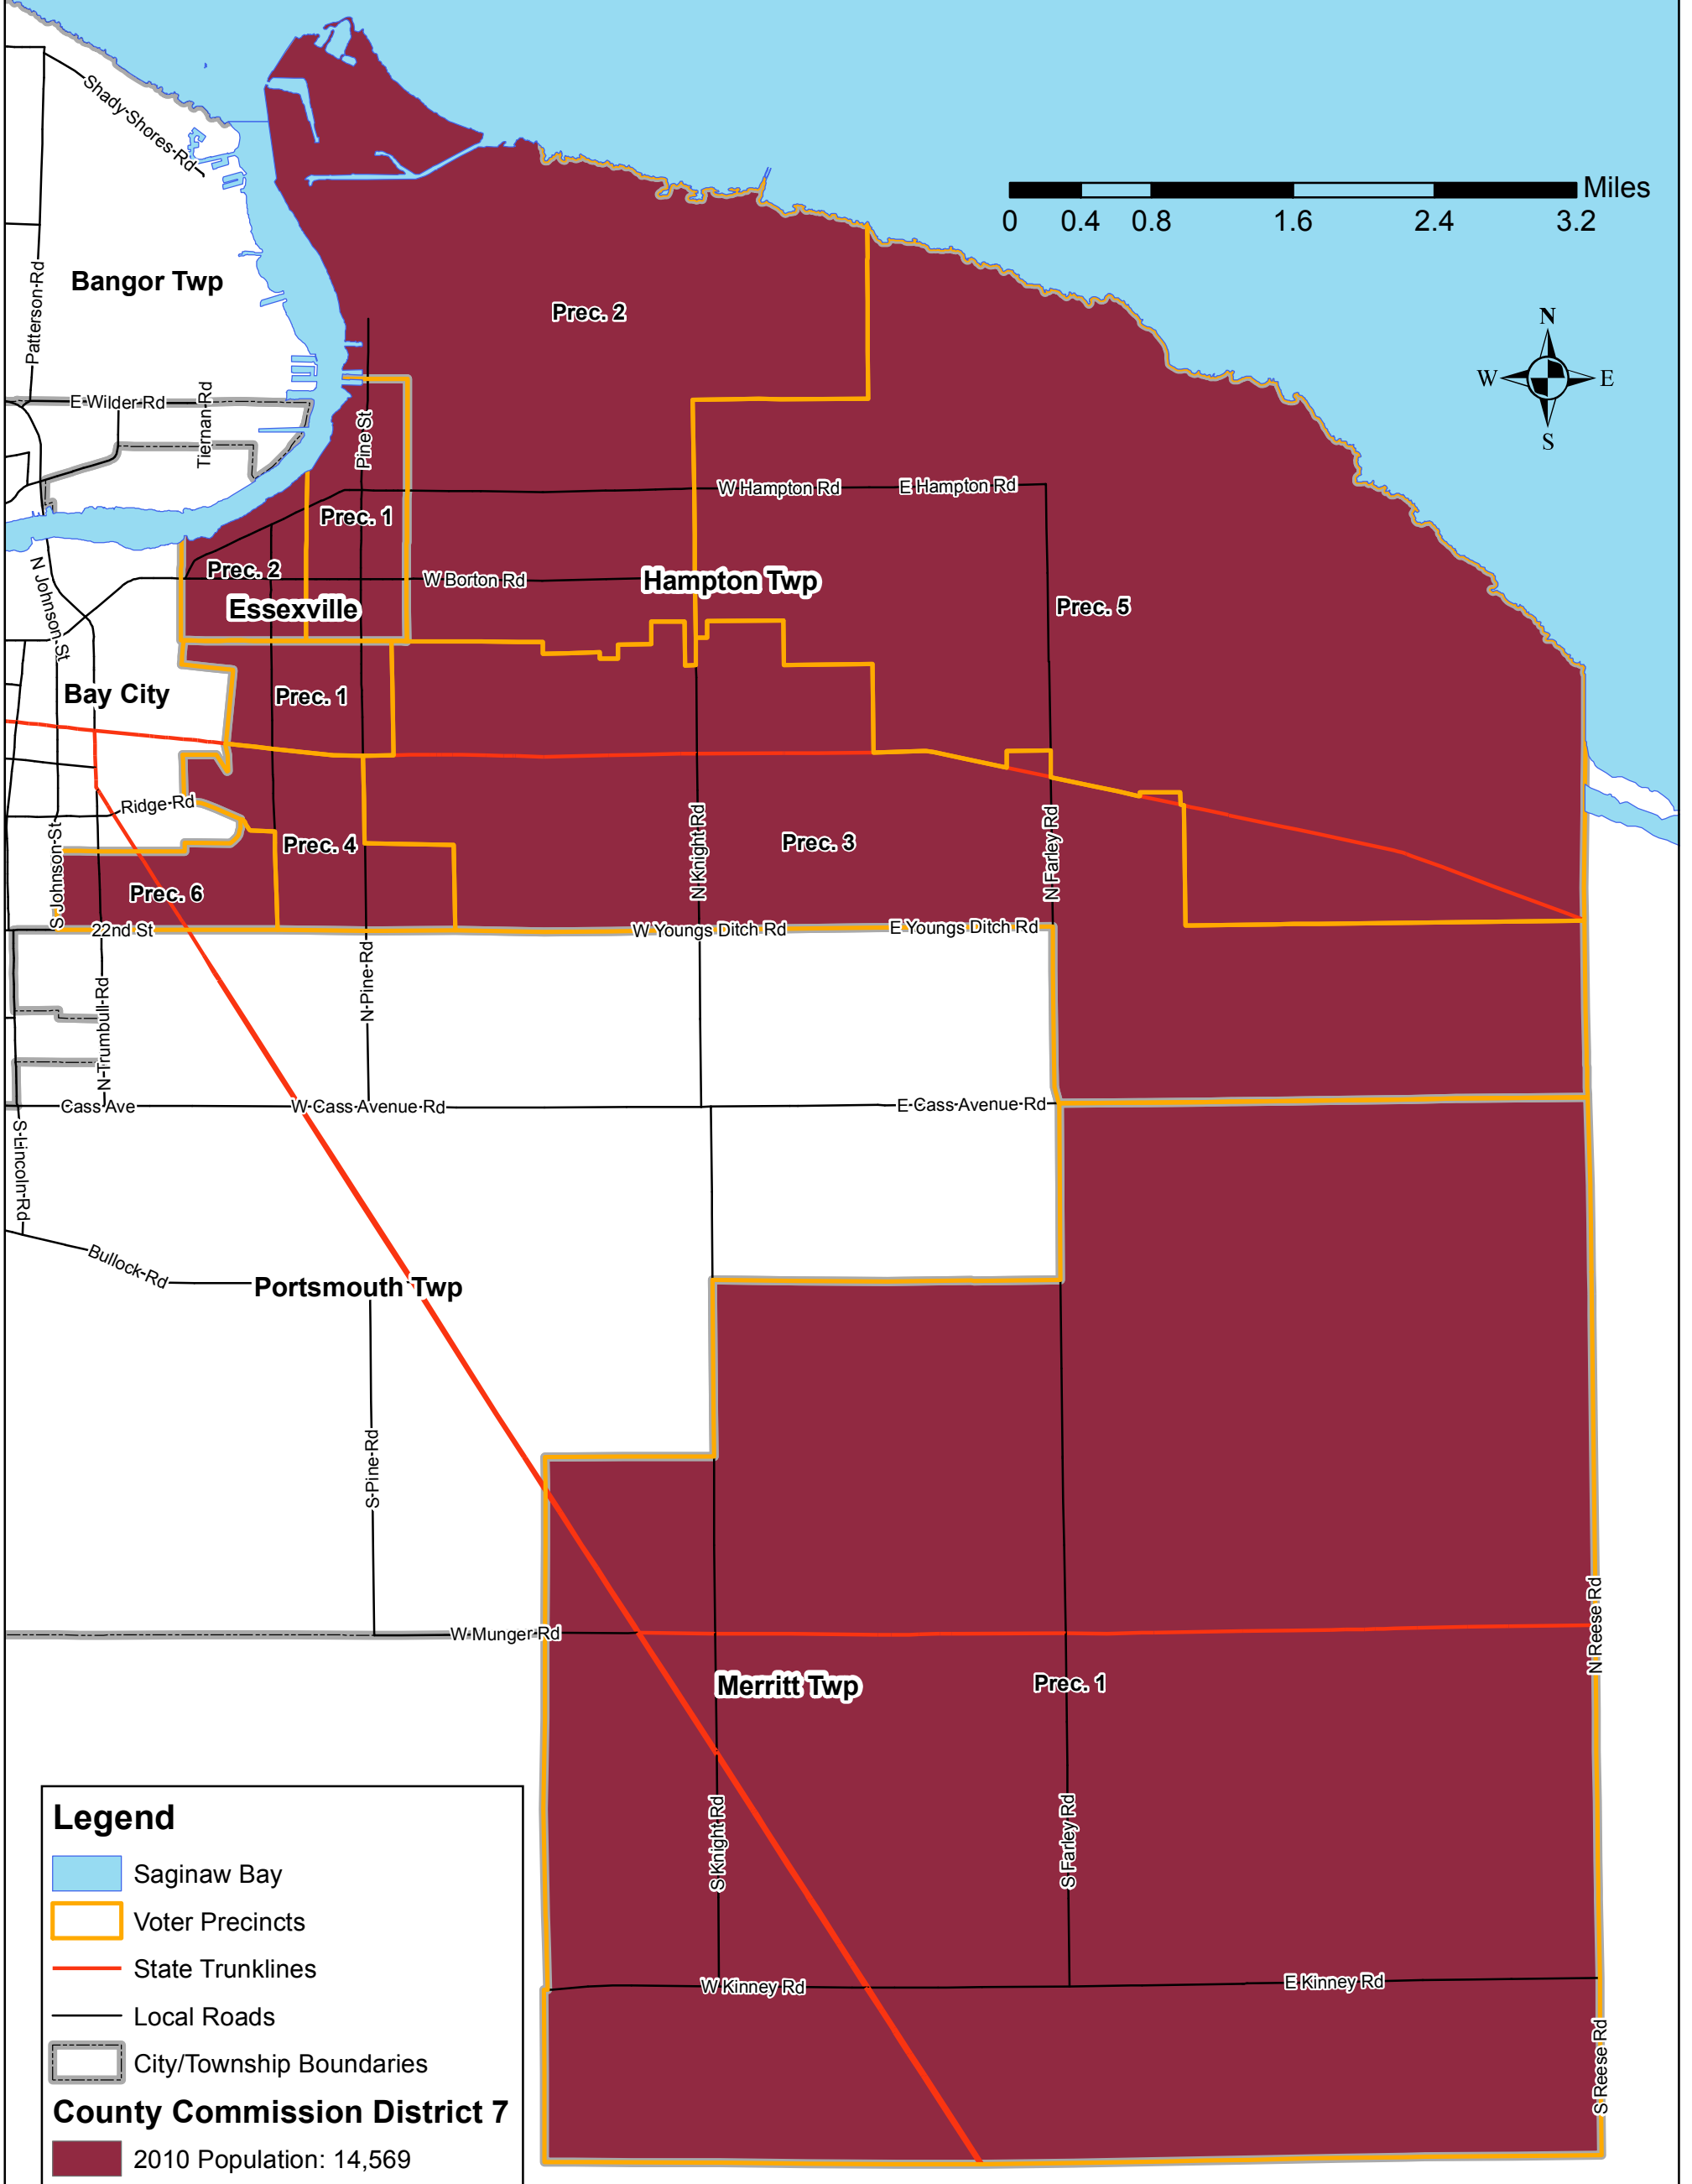

2013 Bay County Commission District 7

Legend

- Saginaw Bay
- Voter Precincts
- State Trunklines
- Local Roads
- City/Township Boundaries

County Commission District 7
 2010 Population: 14,569