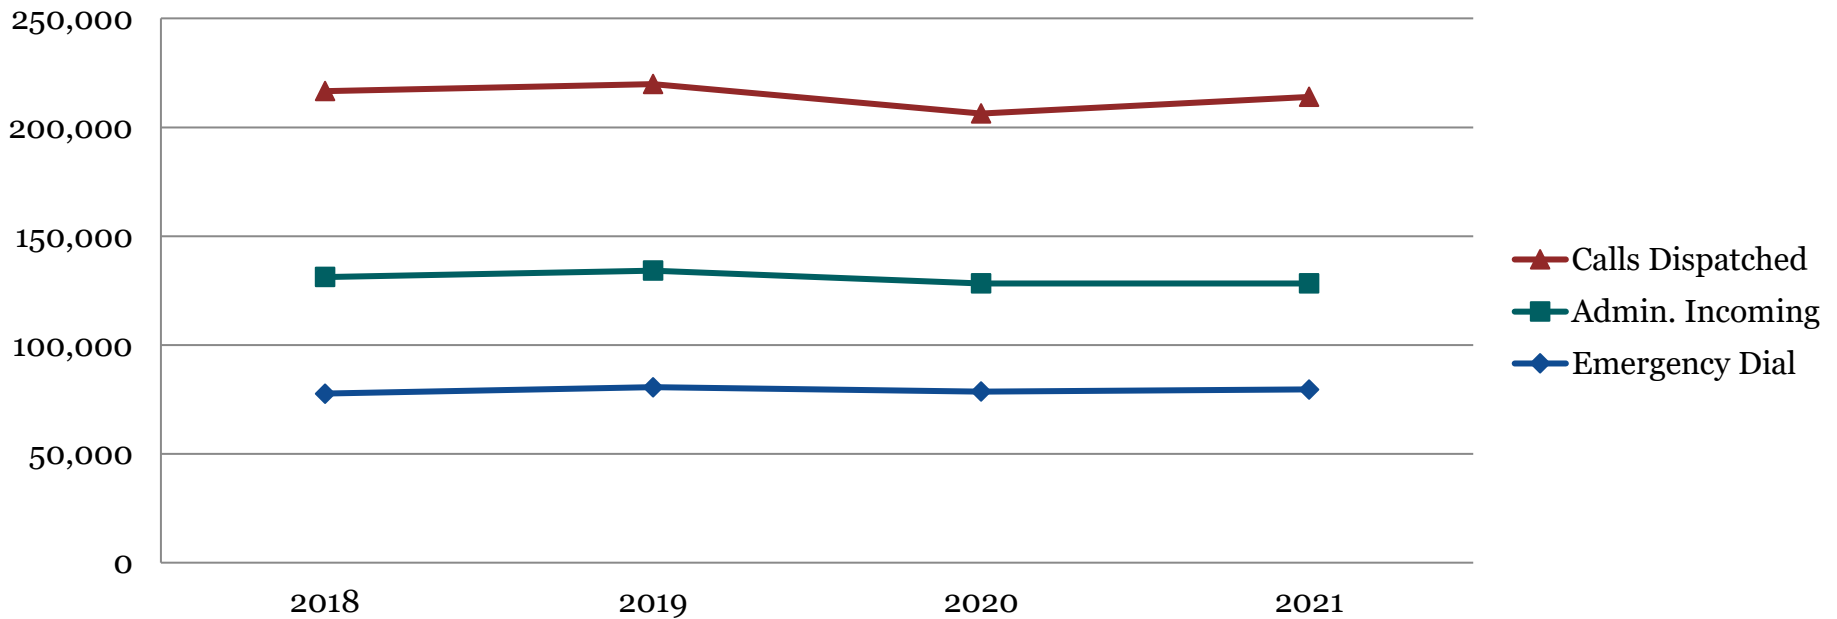

Sources: Bay County Central Dispatch Database