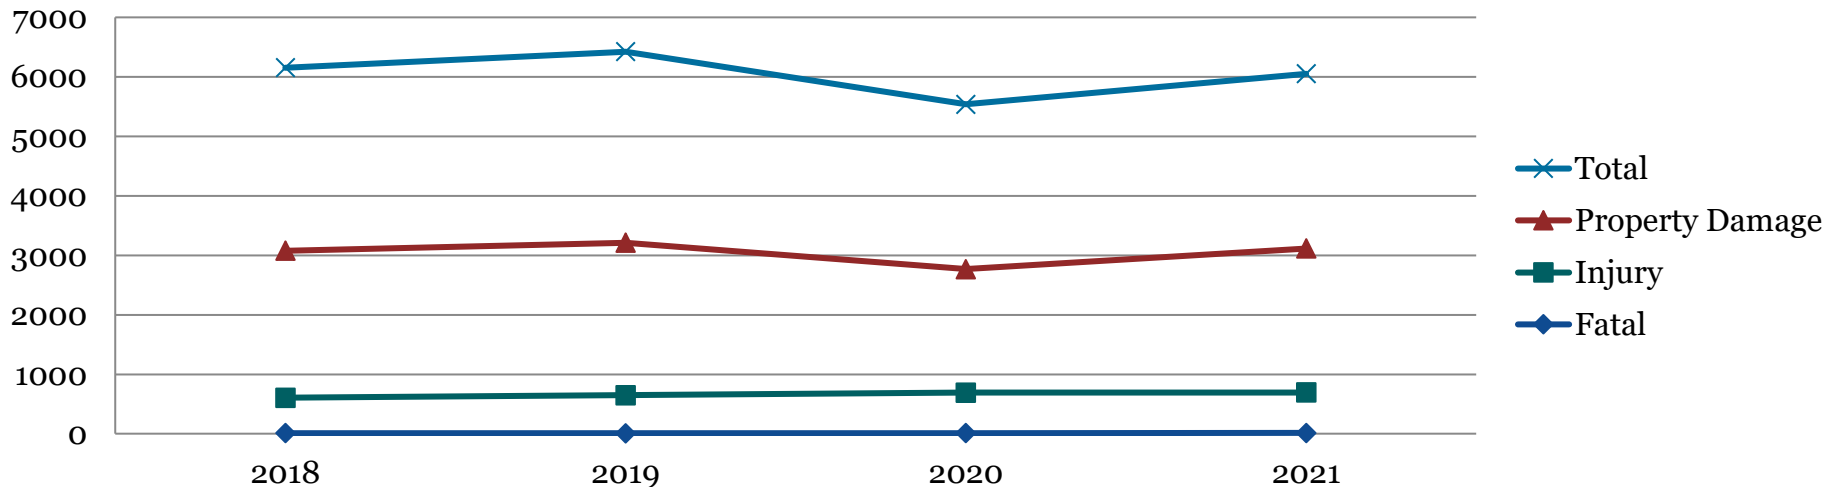

## *Public Safety*

# Bay County Dashboard

## Public Safety

Traffic Injuries or Fatalities (Crash Statistics)	2019	2020	2021
Fatal	8	11	13
Injury	640	682	672
Property Damage	2,565	2,077	2,421
<b>TOTAL</b>	<b>3,213</b>	<b>2,770</b>	<b>2,938</b>

Sources: Michigan State Police Annual Traffic Crash Statistics Website: <https://www.michigantrafficcrashfacts.org/#>