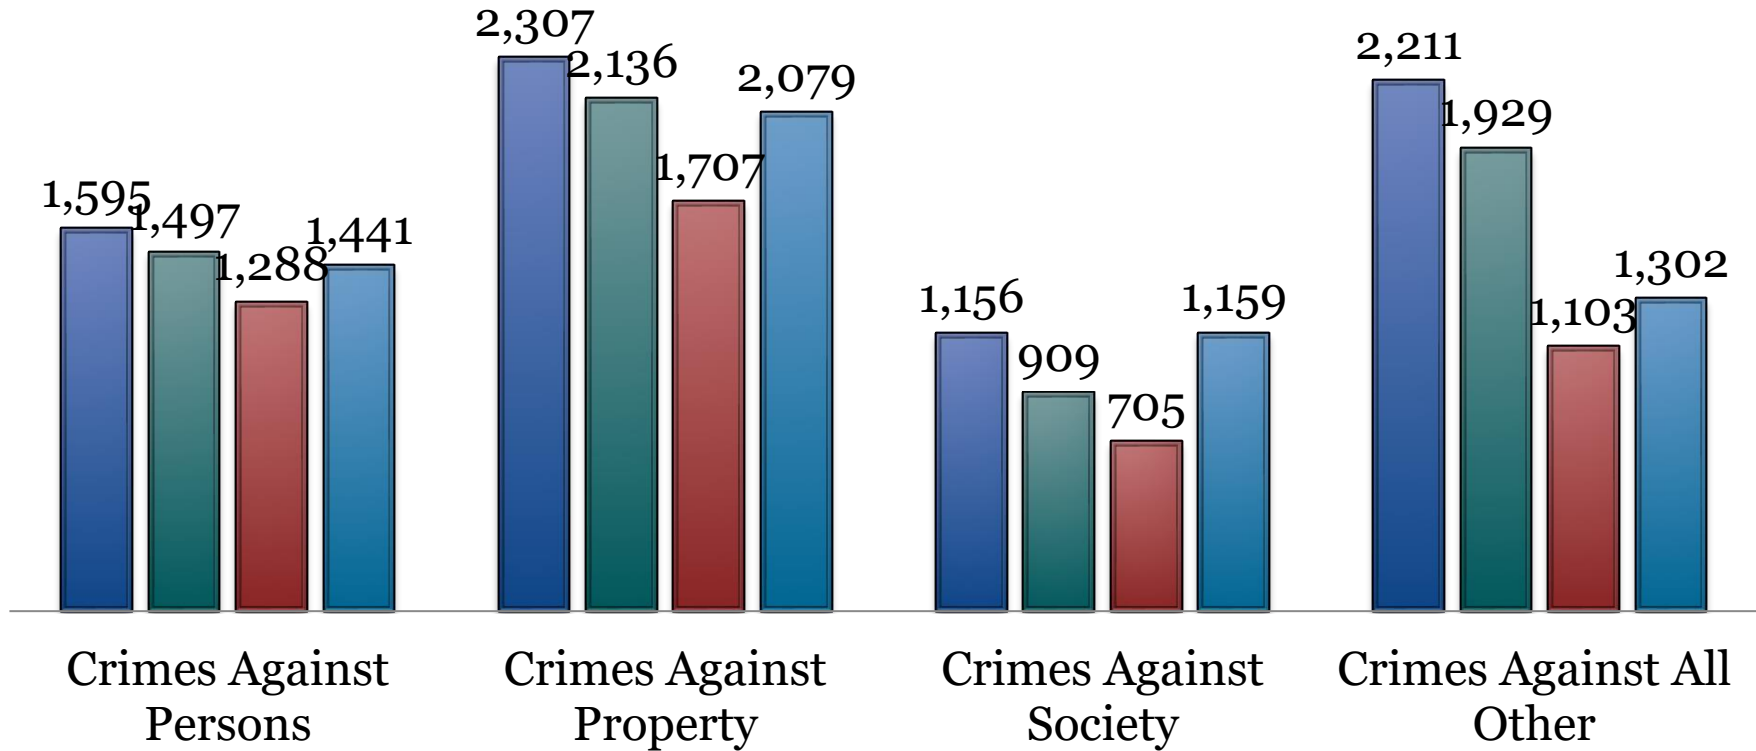

** - Data has not yet been released for 2020