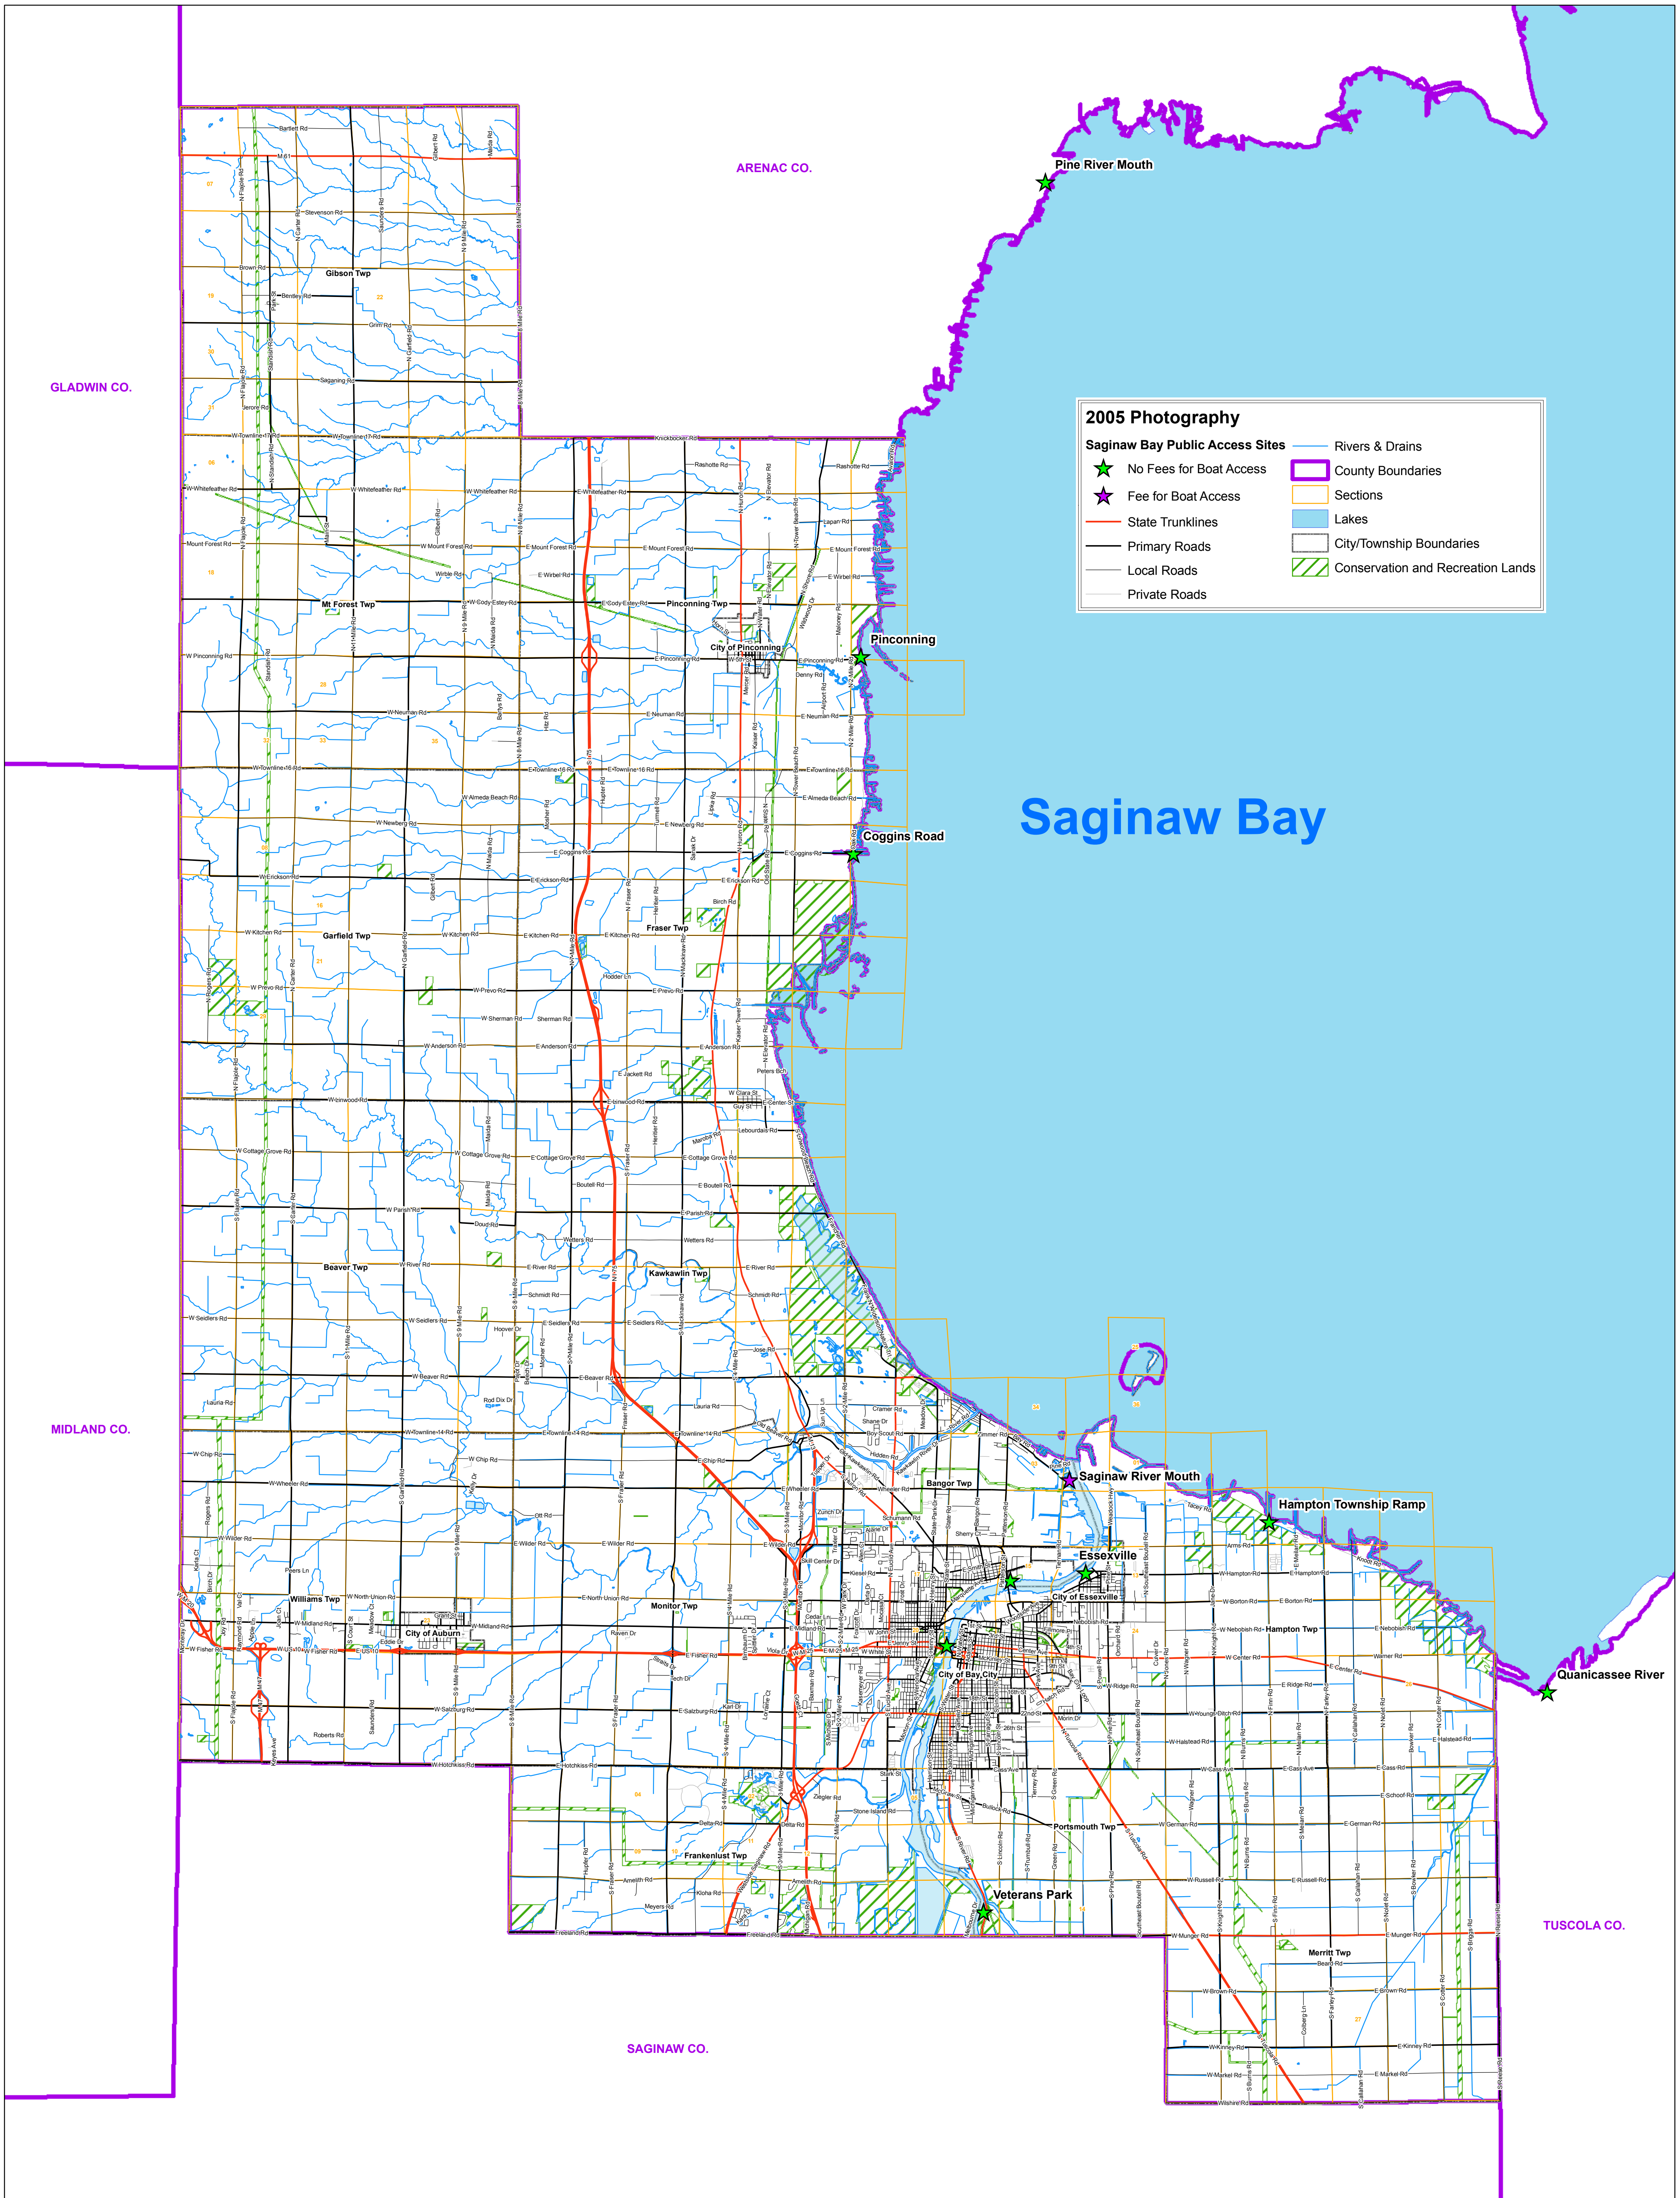

Saginaw Bay Public Access Site - Bay County

Data Sources:
State of Michigan Recreational Boating Information System,
Bay County GIS Program, & Duck Unlimited